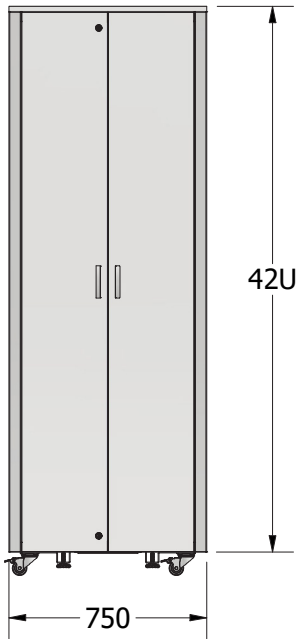

SOUNDPROOF H-42U 750X1000

SOUNDPROOF H-42U 750X1000

Technical Details

Features

19" Compatibility
Wooden Panels
Sliding Cable Entry
Brush Organizer
Insulation
Fan Module

Dimensions

Width : 750 mm
Height : 42U
Depth : 1000 mm

Material

1.2mm Steel

Appearance

Finish Surface : Powder Coating
Color : RAL9005

SOUNDPROOF H-42U 750X1000

Front View

Side View

Rear View

Top View

Bottom View

Front
Isometric
View

SOUNDPROOF H-42U 750X1000