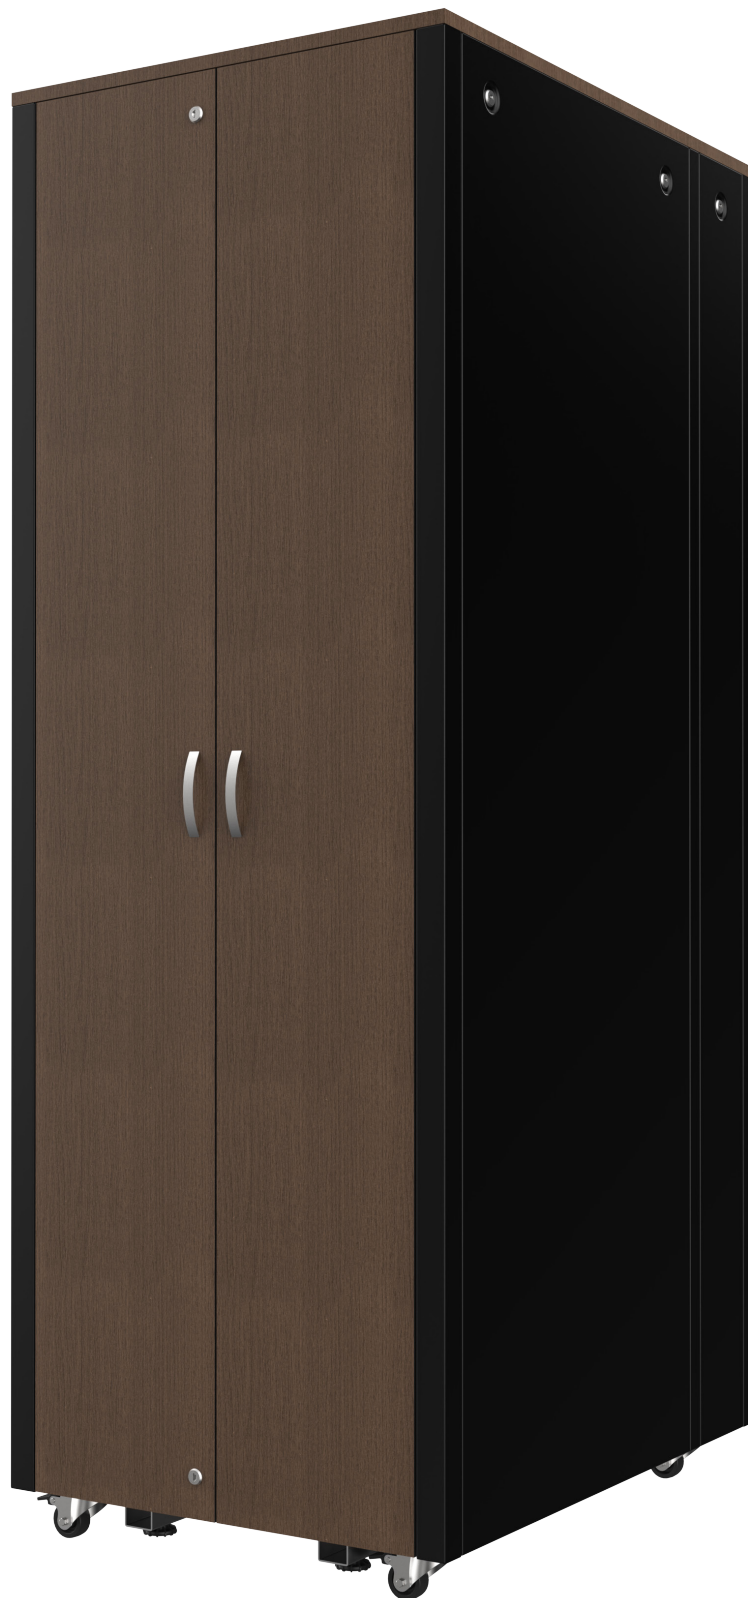

SOUNDPROOF H-42U 750X1000

SOUNDPROOF H-42U 750X1000

Technical Details

Features

19" Compatibility
Wooden Panels
Sliding Cable Entry
Brush Organizer
Insulation
Fan Module

Dimensions

Width : 750 mm
Height : 42U
Depth : 1000 mm

Material

1.2mm Steel

Appearance

Finish Surface : Powder Coating
Color : RAL9005

SOUNDPROOF H-42U 750X1000

Front View

Side View

Rear View

Top View

Bottom View

Front
Isometric
View

SOUNDPROOF H-42U 750X1000