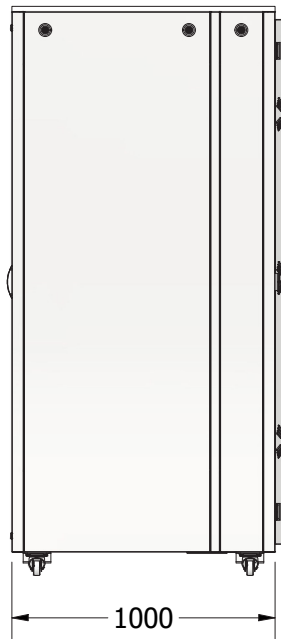

SOUNDPROOF H-42U 750X1000

SOUNDPROOF H-42U 750X1000

Technical Details

Features

19" Compatibility
Wooden Panels
Sliding Cable Entry
Brush Organizer
Insulation
Fan Module

Dimensions

Width : 750 mm
Height : 42U
Depth : 1000 mm

Material

1.2mm Steel

Appearance

Finish Surface : Powder Coating
Color : RAL9005

SOUNDPROOF H-42U 750X1000

Front View

Side View

Rear View

Top View

Bottom View

Front
Isometric
View

SOUNDPROOF H-42U 750X1000