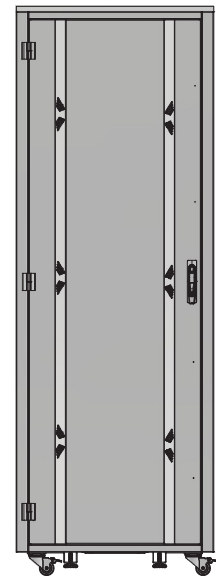

SOUNDPROOF H-42U 750X1000

SOUNDPROOF H-42U 750X1000

Technical Details

Features

19" Compatibility
Wooden Panels
Sliding Cable Entry
Brush Organizer
Insulation
Fan Module

Dimensions

Width : 750 mm
Height : 42U
Depth : 1000 mm

Material

1.2mm Steel

Appearance

Finish Surface : Powder Coating
Color : RAL9005

SOUNDPROOF H-42U 750X1000

Front View

Side View

Rear View

Top View

Bottom View

Front
Isometric
View

SOUNDPROOF H-42U 750X1000