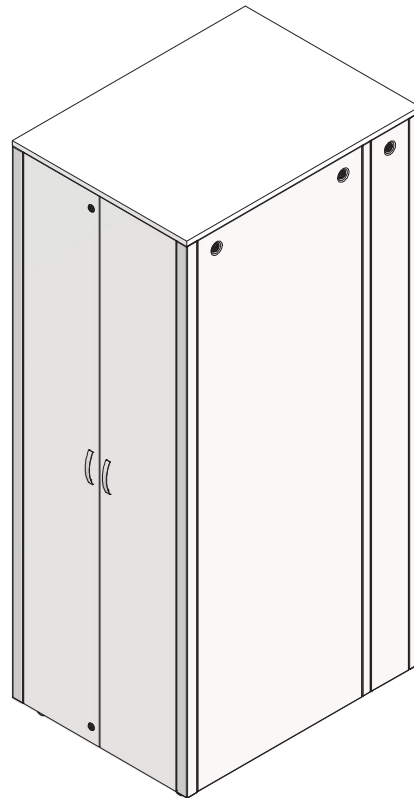

SOUNDPROOF H-42U 750X1000

SOUNDPROOF H-42U 750X1000

Technical Details

Features

19" Compatibility
Wooden Panels
Sliding Cable Entry
Brush Organizer
Insulation
Fan Module

Dimensions

Width : 750 mm
Height : 42U
Depth : 1000 mm

Material

1.2mm Steel

Appearance

Finish Surface : Powder Coating
Color : RAL9005

SOUNDPROOF H-42U 750X1000

Front View

Side View

Rear View

Top View

Bottom View

Front
Isometric
View

SOUNDPROOF H-42U 750X1000