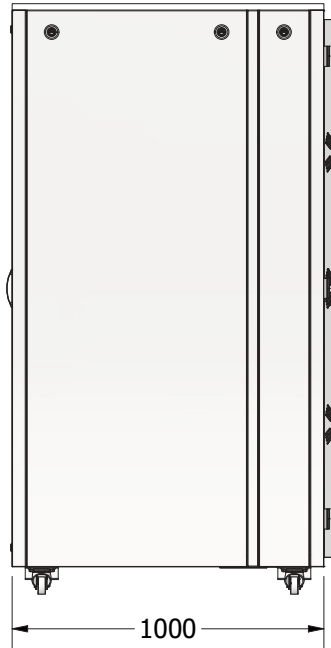

SOUNDPROOF H-36U 750X1000

SOUNDPROOF H-36U 750X1000

Technical Details

Features

19" Compatibility
Wooden Panels
Sliding Cable Entry
Brush Organizer
Insulation
Fan Module

Dimensions

Width : 750 mm
Height : 36U
Depth : 1000 mm

Material

1.2mm Steel

Appearance

Finish Surface : Powder Coating
Color : RAL9005

SOUNDPROOF H-36U 750X1000

Front View

Side View

Rear View

Top View

Bottom View

Front Isometric View

SOUNDPROOF H-36U 750X1000