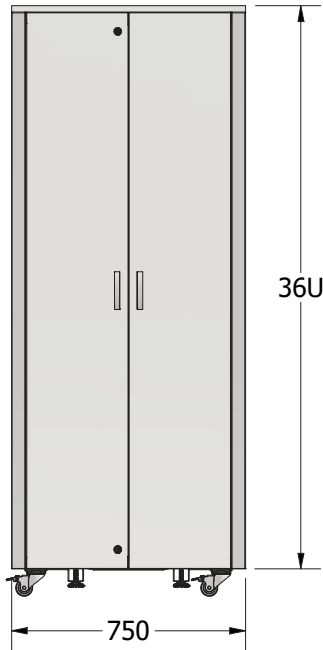

SOUNDPROOF H-36U 750X1000

SOUNDPROOF H-36U 750X1000

Technical Details

Features

19" Compatibility
Wooden Panels
Sliding Cable Entry
Brush Organizer
Insulation
Fan Module

Dimensions

Width : 750 mm
Height : 36U
Depth : 1000 mm

Material

1.2mm Steel

Appearance

Finish Surface : Powder Coating
Color : RAL9005

SOUNDPROOF H-36U 750X1000

Front View

Side View

Rear View

Top View

Bottom View

Front Isometric View

SOUNDPROOF H-36U 750X1000