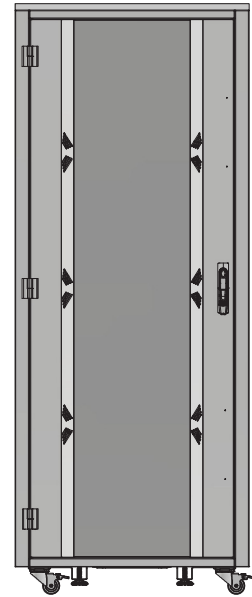

SOUNDPROOF H-36U 750X1000

SOUNDPROOF H-36U 750X1000

Technical Details

Features

19" Compatibility
Wooden Panels
Sliding Cable Entry
Brush Organizer
Insulation
Fan Module

Dimensions

Width : 750 mm
Height : 36U
Depth : 1000 mm

Material

1.2mm Steel

Appearance

Finish Surface : Powder Coating
Color : RAL9005

SOUNDPROOF H-36U 750X1000

Front View

Side View

Rear View

Top View

Bottom View

Front Isometric View

SOUNDPROOF H-36U 750X1000