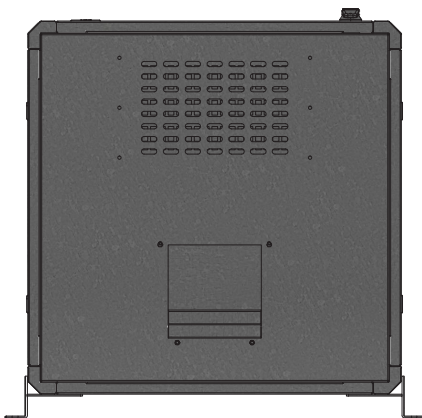

Silence Zen Mural 12U 600x600mm

Silence Zen Mural 12U 600x600mm

Technical Details

Features

19" Device Compatibility
Soundproof
Fan Module
Wall Mounting Kit

Dimensions

Size : 12U
Width : 600 mm
Height : 672 mm
Depth : 600 mm

Material

1.2 mm Steel

Appearance

Finish Surface : Powder Coating
Color : RAL9005

Silence Zen Mural 12U 600x600mm

Front View

Side View

Rear View

Top View

Bottom View

Front Isometric View

Silence Zen Mural 12U 600x600mm

COMPONENT LIST

NO	PART NAME	NO	PART NAME
1	Top Panel	8	Bottom Panel Sliding Cable Entry
2	Fan Module	9	Horizontal Support Bar
3	Rear Panel	10	Bottom Panel Filter
4	Wall Mounting Kit	11	Front Door Locking Mechanism
5	Side Panel Plastic Lock	12	Front Door
6	Side Panel O-Lock	13	19" Device Mounting Rail
7	Side Panel		