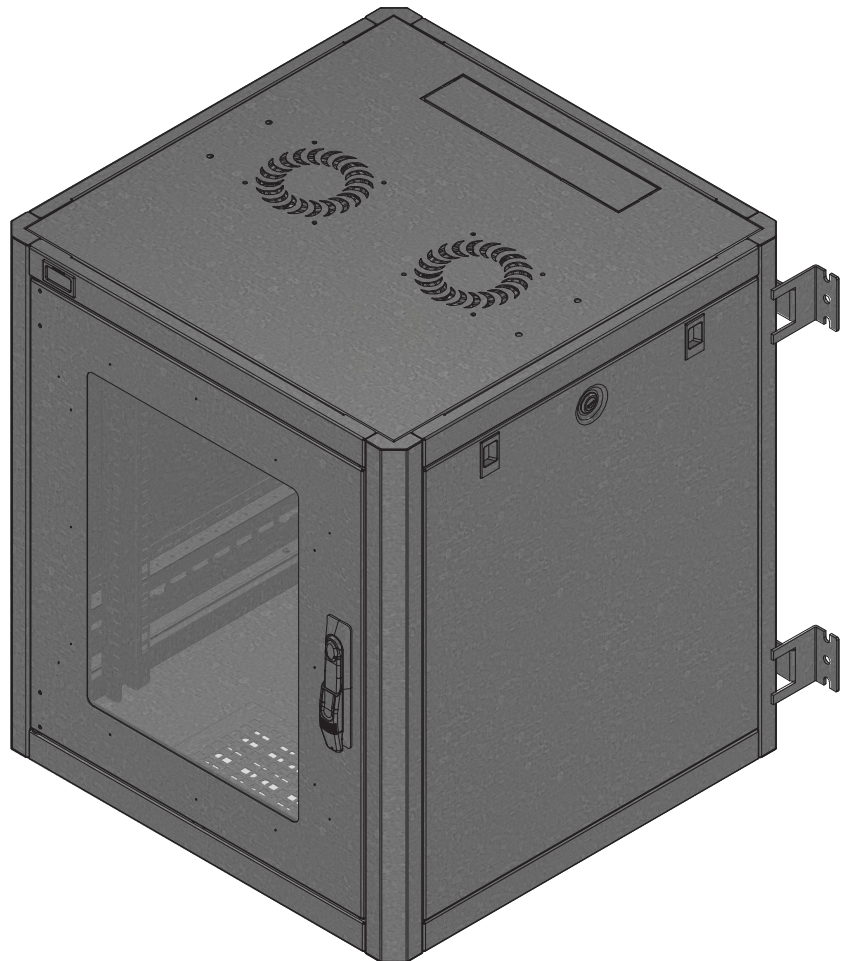

Silence Zen Mural 12U 600x600mm

Silence Zen Mural 12U 600x600mm

Technical Details

Features

19" Device Compatibility
Soundproof
Fan Module
Wall Mounting Kit

Dimensions

Size : 12U
Width : 600 mm
Height : 672 mm
Depth : 600 mm

Material

1.2 mm Steel

Appearance

Finish Surface : Powder Coating
Color : RAL9005

Silence Zen Mural 12U 600x600mm

Front View

Side View

Rear View

Top View

Bottom View

Front Isometric View

Silence Zen Mural 12U 600x600mm

COMPONENT LIST

NO	PART NAME	NO	PART NAME
1	Top Panel	8	Bottom Panel Sliding Cable Entry
2	Fan Module	9	Horizontal Support Bar
3	Rear Panel	10	Bottom Panel Filter
4	Wall Mounting Kit	11	Front Door Locking Mechanism
5	Side Panel Plastic Lock	12	Front Door
6	Side Panel O-Lock	13	19" Device Mounting Rail
7	Side Panel		