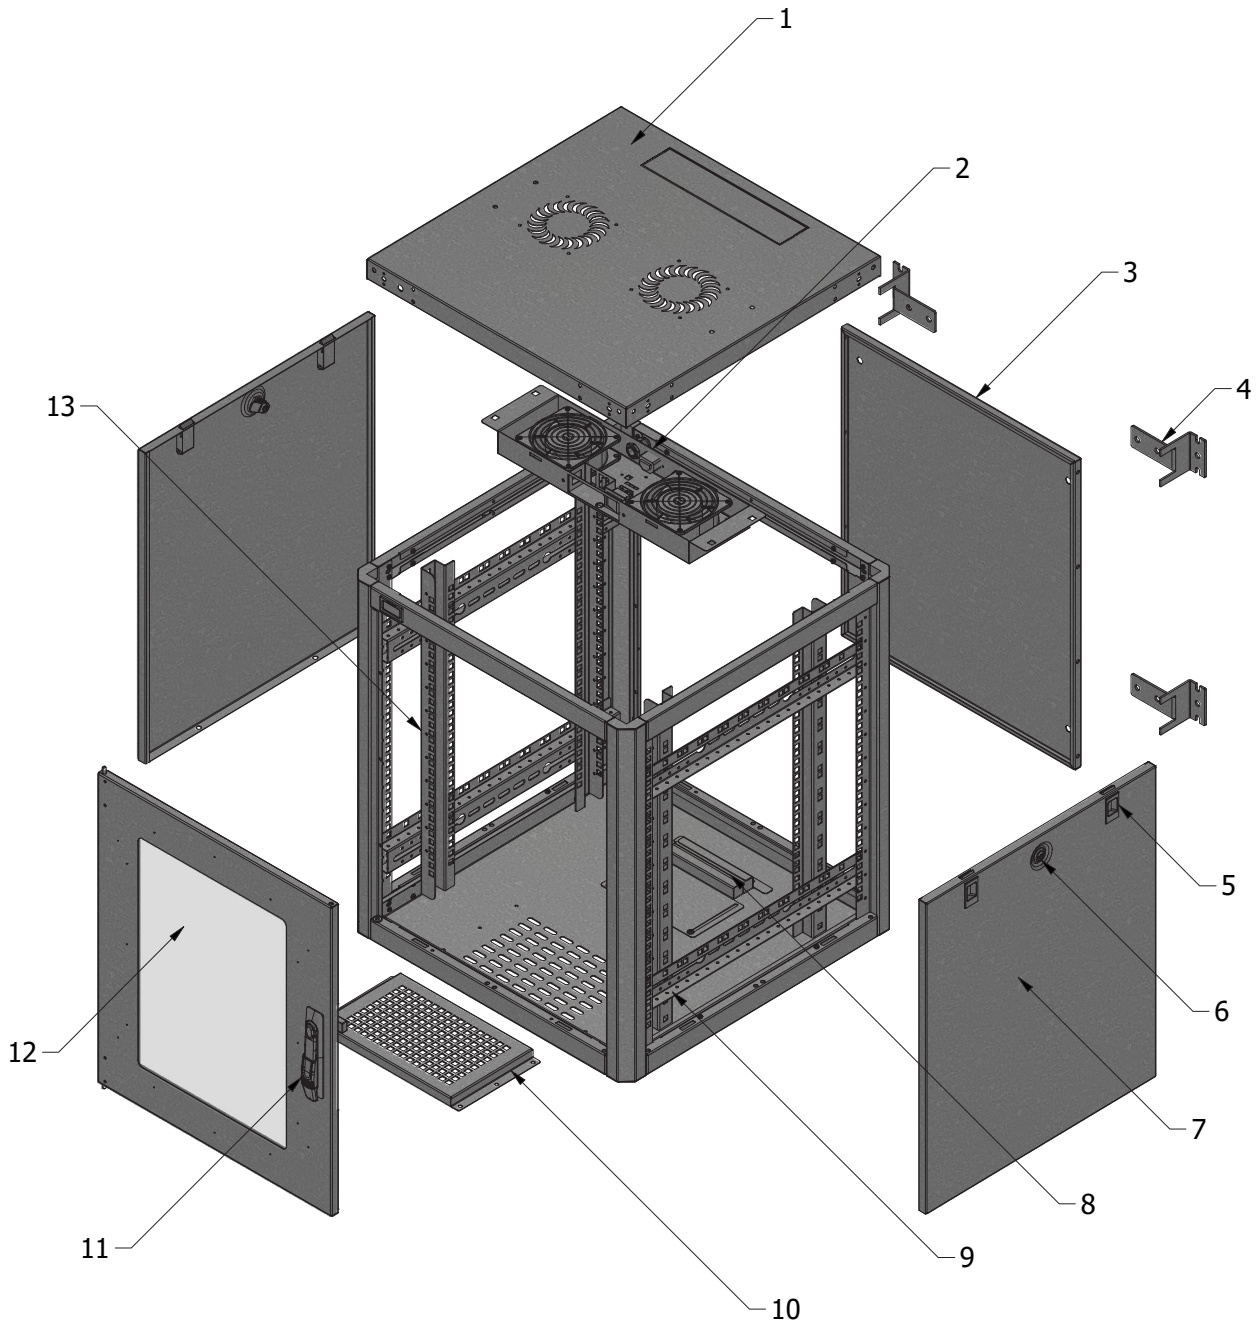

Silence Zen Mural 12U 600x600mm

Silence Zen Mural 12U 600x600mm

Technical Details

Features

19" Device Compatibility
Soundproof
Fan Module
Wall Mounting Kit

Dimensions

Size : 12U
Width : 600 mm
Height : 672 mm
Depth : 600 mm

Material

1.2 mm Steel

Appearance

Finish Surface : Powder Coating
Color : RAL9005

Silence Zen Mural 12U 600x600mm

Front View

Side View

Rear View

Top View

Bottom View

Front Isometric View

Silence Zen Mural 12U 600x600mm

COMPONENT LIST

NO	PART NAME	NO	PART NAME
1	Top Panel	8	Bottom Panel Sliding Cable Entry
2	Fan Module	9	Horizontal Support Bar
3	Rear Panel	10	Bottom Panel Filter
4	Wall Mounting Kit	11	Front Door Locking Mechanism
5	Side Panel Plastic Lock	12	Front Door
6	Side Panel O-Lock	13	19" Device Mounting Rail
7	Side Panel		