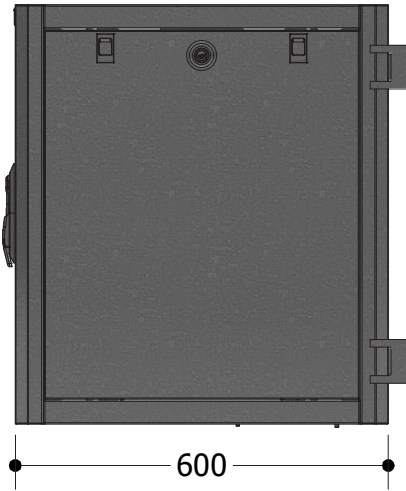

Silence Zen Mural 12U 600x600mm

Silence Zen Mural 12U 600x600mm

Technical Details

Features

19" Device Compatibility
Soundproof
Fan Module
Wall Mounting Kit

Dimensions

Size : 12U
Width : 600 mm
Height : 672 mm
Depth : 600 mm

Material

1.2 mm Steel

Appearance

Finish Surface : Powder Coating
Color : RAL9005

Silence Zen Mural 12U 600x600mm

Front View

Side View

Rear View

Top View

Bottom View

Front Isometric View

Silence Zen Mural 12U 600x600mm

COMPONENT LIST

NO	PART NAME	NO	PART NAME
1	Top Panel	8	Bottom Panel Sliding Cable Entry
2	Fan Module	9	Horizontal Support Bar
3	Rear Panel	10	Bottom Panel Filter
4	Wall Mounting Kit	11	Front Door Locking Mechanism
5	Side Panel Plastic Lock	12	Front Door
6	Side Panel O-Lock	13	19" Device Mounting Rail
7	Side Panel		