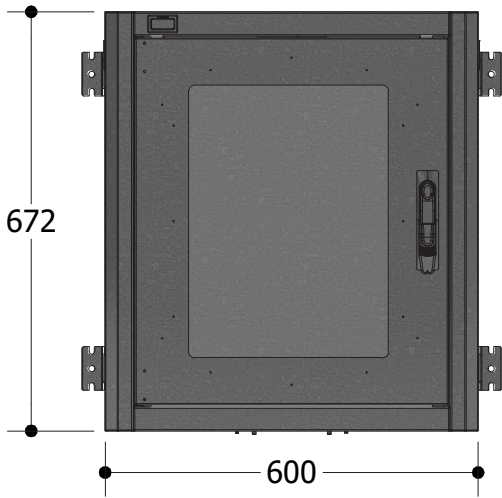

Silence Zen Mural 12U 600x600mm

Silence Zen Mural 12U 600x600mm

Technical Details

Features

19" Device Compatibility
Soundproof
Fan Module
Wall Mounting Kit

Dimensions

Size : 12U
Width : 600 mm
Height : 672 mm
Depth : 600 mm

Material

1.2 mm Steel

Appearance

Finish Surface : Powder Coating
Color : RAL9005

Silence Zen Mural 12U 600x600mm

Front View

Side View

Rear View

Top View

Bottom View

Front Isometric View

Silence Zen Mural 12U 600x600mm

COMPONENT LIST

NO	PART NAME	NO	PART NAME
1	Top Panel	8	Bottom Panel Sliding Cable Entry
2	Fan Module	9	Horizontal Support Bar
3	Rear Panel	10	Bottom Panel Filter
4	Wall Mounting Kit	11	Front Door Locking Mechanism
5	Side Panel Plastic Lock	12	Front Door
6	Side Panel O-Lock	13	19" Device Mounting Rail
7	Side Panel		