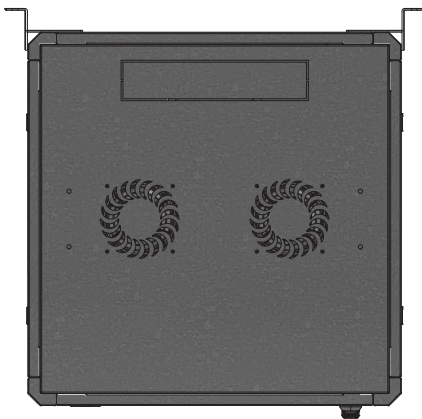

Silence Zen Mural 12U 600x600mm

Silence Zen Mural 12U 600x600mm

Technical Details

Features

19" Device Compatibility
Soundproof
Fan Module
Wall Mounting Kit

Dimensions

Size : 12U
Width : 600 mm
Height : 672 mm
Depth : 600 mm

Material

1.2 mm Steel

Appearance

Finish Surface : Powder Coating
Color : RAL9005

Silence Zen Mural 12U 600x600mm

Front View

Side View

Rear View

Top View

Bottom View

Front Isometric View

Silence Zen Mural 12U 600x600mm

COMPONENT LIST

NO	PART NAME	NO	PART NAME
1	Top Panel	8	Bottom Panel Sliding Cable Entry
2	Fan Module	9	Horizontal Support Bar
3	Rear Panel	10	Bottom Panel Filter
4	Wall Mounting Kit	11	Front Door Locking Mechanism
5	Side Panel Plastic Lock	12	Front Door
6	Side Panel O-Lock	13	19" Device Mounting Rail
7	Side Panel		