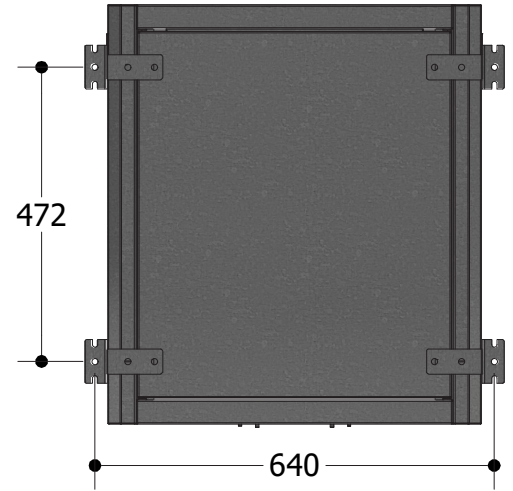

Silence Zen Mural 12U 600x600mm

Silence Zen Mural 12U 600x600mm

Technical Details

Features

19" Device Compatibility
Soundproof
Fan Module
Wall Mounting Kit

Dimensions

Size : 12U
Width : 600 mm
Height : 672 mm
Depth : 600 mm

Material

1.2 mm Steel

Appearance

Finish Surface : Powder Coating
Color : RAL9005

Silence Zen Mural 12U 600x600mm

Front View

Side View

Rear View

Top View

Bottom View

Front Isometric View

Silence Zen Mural 12U 600x600mm

COMPONENT LIST

NO	PART NAME	NO	PART NAME
1	Top Panel	8	Bottom Panel Sliding Cable Entry
2	Fan Module	9	Horizontal Support Bar
3	Rear Panel	10	Bottom Panel Filter
4	Wall Mounting Kit	11	Front Door Locking Mechanism
5	Side Panel Plastic Lock	12	Front Door
6	Side Panel O-Lock	13	19" Device Mounting Rail
7	Side Panel		